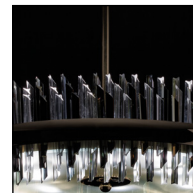

Suspension

Tu

St

tube