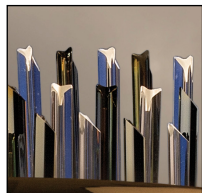

coating

HARMONY

Name	HARMONY 1 pendant, crystal beads + crystal triangular	HARMONY 2 pendant, crystal triangular	HARMONY 3 wall light fitting, crystal beads + crystal triangular	HARMONY 4 table lamp, crystal beads + crystal triangular	HARMONY 5 table lamp, crystal triangular
Height	200 mm	140 mm	180 mm	380 mm	380 mm
Width	500 mm	500 mm	550 mm	200 mm	200 mm
Weight	8 kg	6 kg	4,2 kg	3,2 kg	3,2 kg
Number and type of light bulbs	8xLED G9/240 V	8xLED G9/240 V	5xLED G9/240 V	3xLED G9/240 V	3xLED G9/240 V

Example

HARMONY 2 / 8 / 28 G - Tu

name

number
of light bulbs

color
of triangular

metal parts,
surface

suspension

Color of crystal triangular

00

28