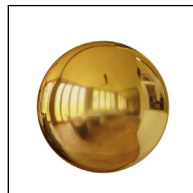

Example

HARMONY 2 / 8 / 28 G - Tu

name

number
of light bulbs

color
of triangular

metal parts,
surface

suspension

Color of crystal triangular

00

28

crystal

coating

Metal parts, surface

G

N

gold