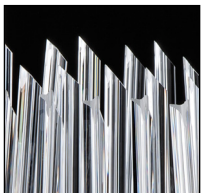

Example

HARMONY 2 / 8 / 28 G - Tu

name

number
of light bulbs

color
of triangular

metal parts,
surface

suspension

Color of crystal triangular

00

28

crystal

coating

Metal parts, surface

G

N

gold