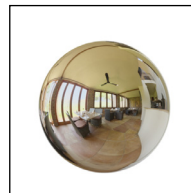

nickel

Metal parts, surface

G

N