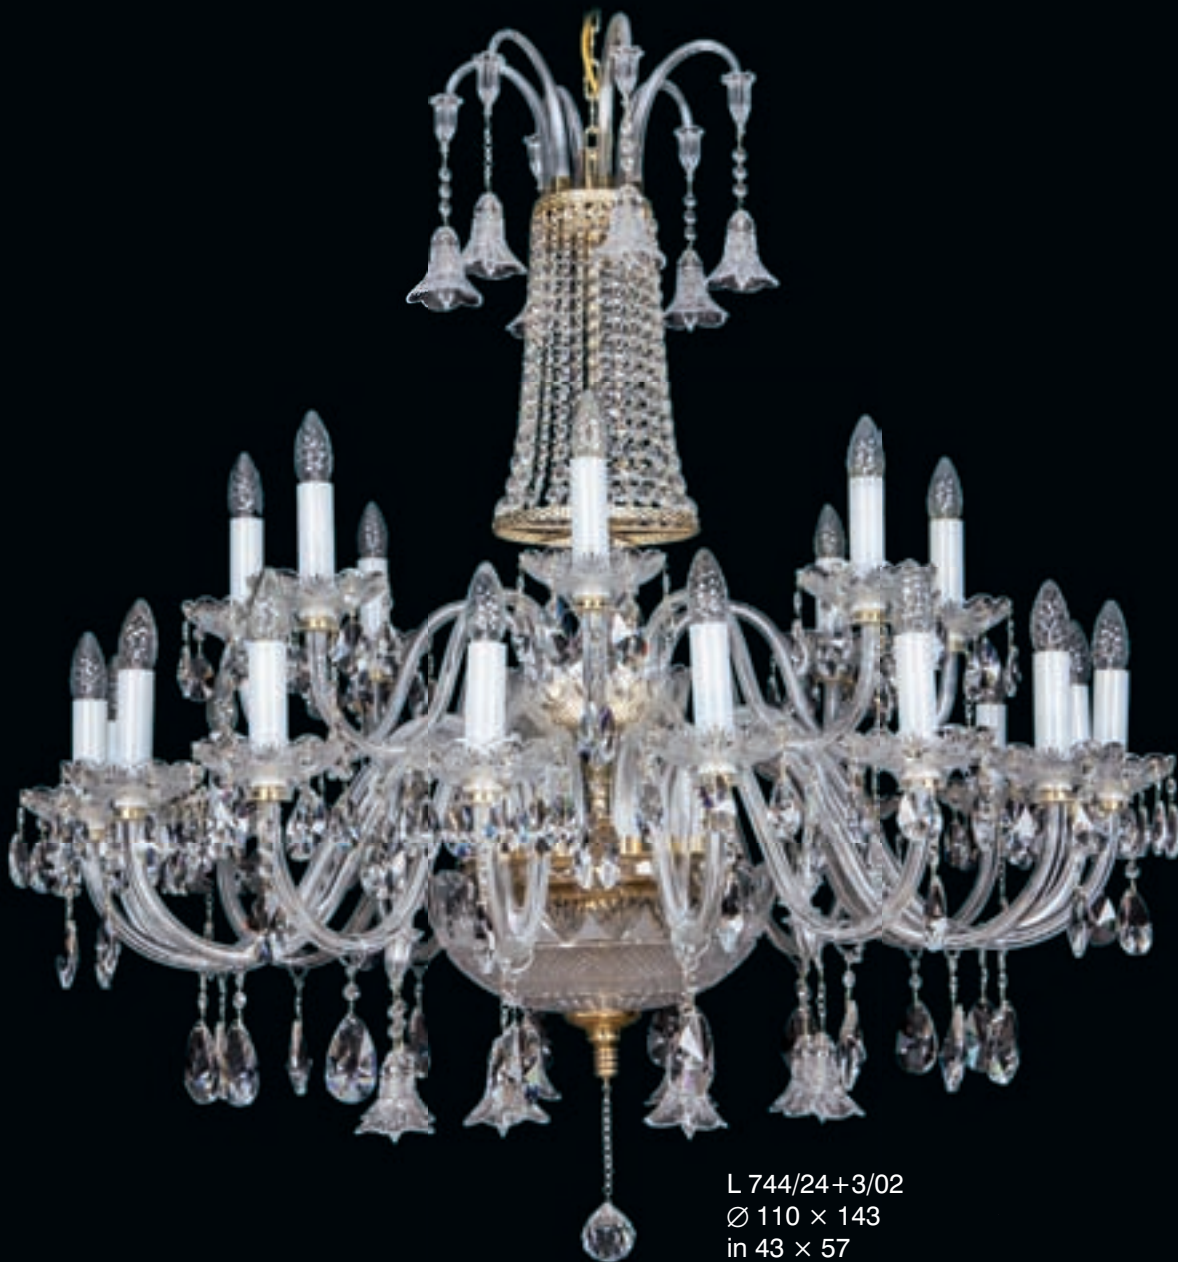

# Elite Bohemia

L 744/8+3/02  
Ø 80 × 78  
in 32 × 30

L 744/8+3/02  
Ø 80 × 78  
in 32 × 30

N 744/2/02  
Ø 42 × 32  
in 17 × 13

*Elite  
Bohemia*

News

L 744/24+3/02  
Ø 110 × 143  
in 43 × 57