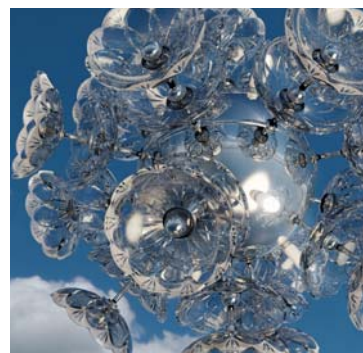

FLOWER 4/8/IV+II/N