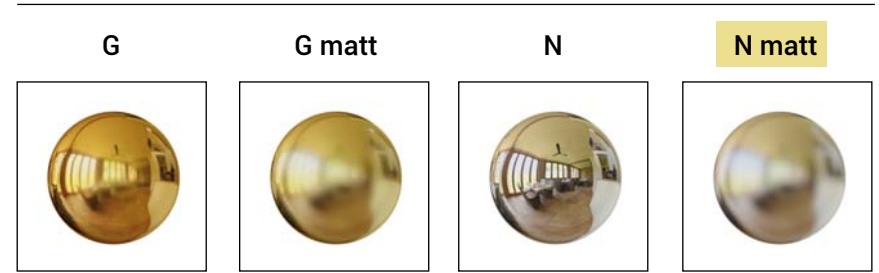

The FLOWER light brings sun to your home.

cultivate your own flower

FLOWER

Article	FLOWER 1/6	FLOWER 2/6	FLOWER 3/8	FLOWER 4/8	FLOWER 5/8	FLOWER 6/2	FLOWER 7/4	FLOWER 8/24
Central ball diameter	130 mm	130 mm	200 mm	200 mm	200 mm	130 mm	200 mm	200 mm
Number and type of lamp holders	6 x G4/12V	6 x G4/12V	8 x G4/12V	8 x G4/12V	8 x G4/12V	2 x G4/12V	4 x G4/12V	24 x G4/12V
Number of bowls	1 x 14	2 x 14	1 x 18	2 x 18	3 x 18	1 x 5	34	1, 2, 3 x 18
Dimensions	28 x 28 cm	38 x 38 cm	35 x 35 cm	45 x 45 cm	55 x 55 cm	14 x 28 cm	55 x 25 cm	55 x 140 cm
Weight	5,5 kg	9,2 kg	7,3 kg	12 kg	17 kg	2 kg	9 kg	38,5 kg

Example

FLOWER 7/4 / III + II N matt

article number

outside bowl

inside bowl

metal parts, surface

200 mm
24 x G4/12V
1, 2, 3 x 18
55 x 140 cm
38,5 kg

Bowls

Metal parts, surface

gold

gold matt

nickel

nickel matt

Cultivate your own flower

1	Select article number	FLOWER 1/6	FLOWER 2/6	FLOWER 3/8	FLOWER 4/8	FLOWER 5/8	FLOWER 6/2	FLOWER 7/4	FLOWER 8/24	FLOWER 4/8	FLOWER 4/8
2	outside bowl										FLOWER 4/8/V
3	inside bowl										FLOWER 4/8/V+I
4	surface finish of metal parts	 gold - G	 gold matt - G matt	 nickel - N	 nickel matt - N matt				 G mat	FLOWER 4/8/V+I/G matt	