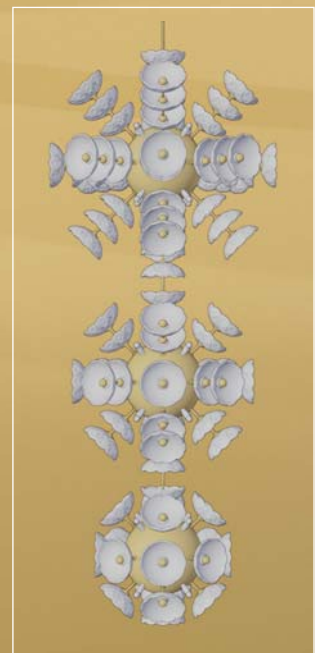

... and make a wish ...

The designers of the FLOWER light were inspired by spring in all its forms. The time of fresh new beginnings with a promise of an elegant future. This innovation produced by Elite Bohemia follows on from traditional, richly decorated chandeliers using components made of crystal characterized by its high transparency and dazzling shine.

The FLOWER light brings sun to your home.

cultivate your own flower

FLOWER

Article	FLOWER 1/6	FLOWER 2/6	FLOWER 3/8	FLOWER 4/8	FLOWER 5/8	FLOWER 6/2	FLOWER 7/4	FLOWER 8/24
Central ball diameter	130 mm	130 mm	200 mm	200 mm	200 mm	130 mm	200 mm	200 mm
Number and type of lamp holders	6 x G4/12V	6 x G4/12V	8 x G4/12V	8 x G4/12V	8 x G4/12V	2 x G4/12V	4 x G4/12V	24 x G4/12V
Number of bowls	1 x 14	2 x 14	1 x 18	2 x 18	3 x 18	1 x 5	34	1, 2, 3 x 18
Dimensions	28 x 28 cm	38 x 38 cm	35 x 35 cm	45 x 45 cm	55 x 55 cm	14 x 28 cm	55 x 25 cm	55 x 140 cm
Weight	5,5 kg	9,2 kg	7,3 kg	12 kg	17 kg	2 kg	9 kg	38,5 kg

Example

FLOWER 7/4 / III + II N matt

article number

outside bowl

inside bowl

metal parts, surface

200 mm
24 x G4/12V
1, 2, 3 x 18
55 x 140 cm
38,5 kg

Bowls

Metal parts, surface

gold

gold matt

nickel

nickel matt

Cultivate your own flower

1	Select article number	FLOWER 1/6	FLOWER 2/6	FLOWER 3/8	FLOWER 4/8	FLOWER 5/8	FLOWER 6/2	FLOWER 7/4	FLOWER 8/24	FLOWER 4/8	FLOWER 4/8
2	outside bowl										FLOWER 4/8/V
3	inside bowl										FLOWER 4/8/V+I
4	surface finish of metal parts	 gold - G	 gold matt - G matt	 nickel - N	 nickel matt - N matt				 G mat	FLOWER 4/8/V+I/G matt	