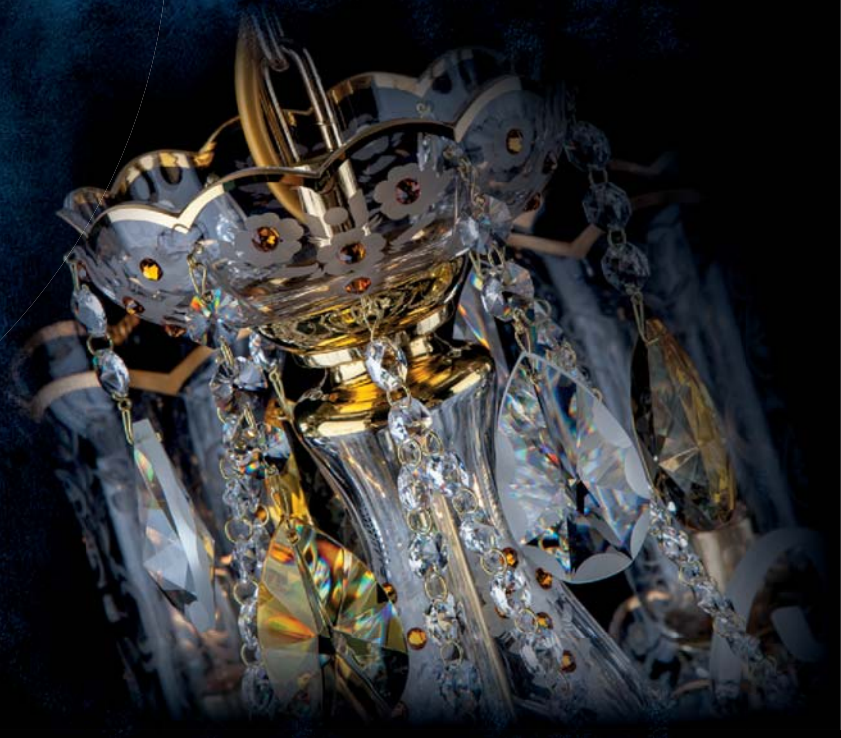

Elite Bohemia | 513 01 Semily | Czech Republic

Tel./fax. +420 481 622 566 | E-mail: obchod@elitebohemia.cz | www.elitebohemia.cz